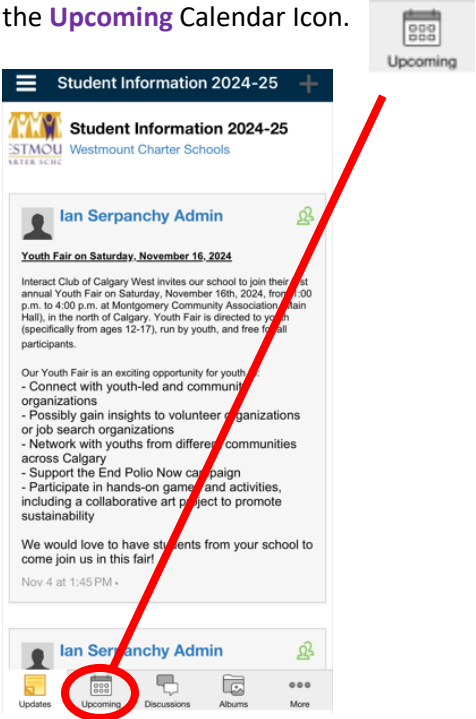

**Step 3:** Upon entering the Schoology App, your screen may look like the below screenshot.

Navigate to the menu hamburger  To access more options.

**Step 4:** A side menu will reveal. From here, select the **Groups** option.

**Step 5:** Under the Groups menu, select **Student Information 2024-25**.

**Step 6:** Once inside the Student Information area, navigate to the bottom of the screen to the **Upcoming** Calendar Icon.

**Step 5:** Upcoming events will present in a list format by date. By touching the **Calendar Tab**, this will adjust to a monthly view.