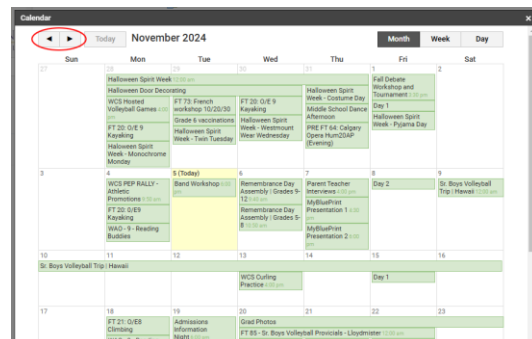

**Step 2:** Locate the Groups menu item in the main navigation.

**Step 3:** Select the **Student Information 2024-25 Tab**

**Step 4:** Once inside the Student Information 2024-25 Section navigate the right-side of the screen to the calendar icon. **Upcoming -** 

Once this is clicked, the calendar will display as a pop-up which can be navigated.

**Step 5:** Under the Groups menu, select **Student Information 2024-25**.

**Step 6:** Once inside the Student Information area, navigate to the bottom of the screen to the **Upcoming** Calendar Icon.

**Step 5:** Upcoming events will present in a list format by date. By touching the **Calendar Tab**, this will adjust to a monthly view.