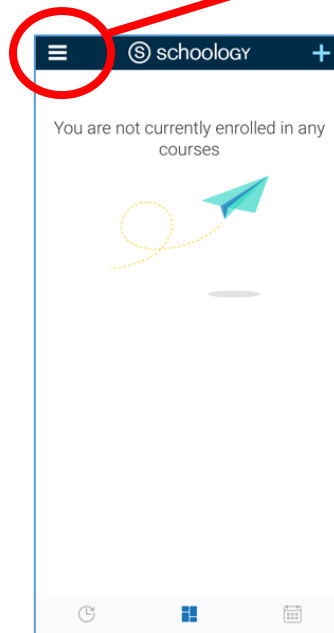

## Schoology Mobile Access

**Step 1:** On your mobile device, navigate to the app store to obtain the Schoology App.

**Step 2:** Once downloaded, open the app and sign in with your credentials.

*\*If you do not remember your login credentials, you can call the Mid High Main office for the password to be reset.*

**Step 3:** Upon entering the Schoology App, your screen may look like the below screenshot.

Navigate to the menu hamburger  To access more options.

**Step 4:** A side menu will reveal. From here, select the **Groups** option.