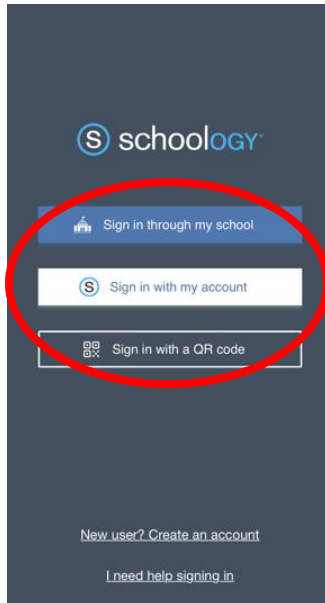

## Schoology Mobile Access

**Step 1:** On your mobile device, navigate to the app store to obtain the Schoology App.

**Step 2:** Once downloaded, open the app and sign in with your credentials.

*\*If you do not remember your login credentials, you can call the Mid High Main office for the password to be reset.*

**Step 3:** Upon entering the Schoology App, your screen may look like the below screenshot.

Navigate to the menu hamburger  To access more options.

**Step 4:** A side menu will reveal. From here, select the **Groups** option.