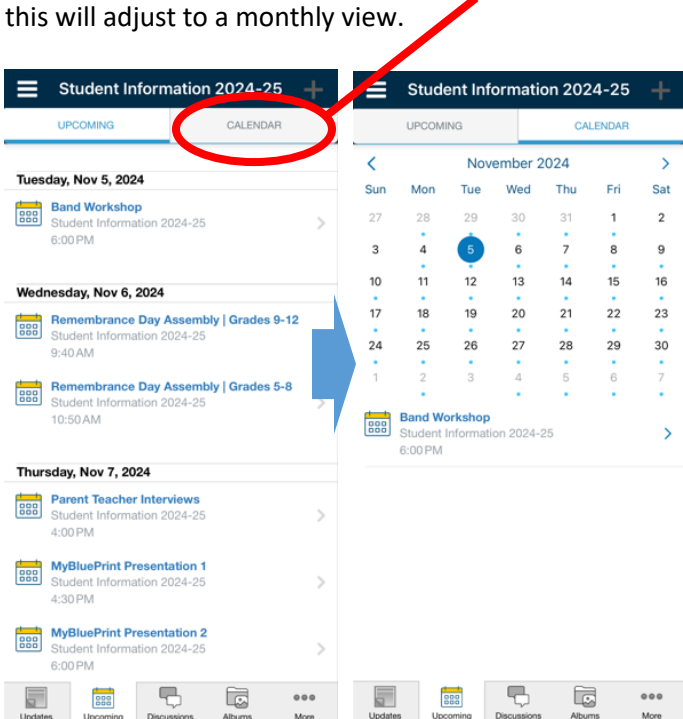

**Step 2:** Locate the Groups menu item in the main navigation.

**Step 3:** Select the **Student Information 2024-25 Tab**

**Step 4:** Once inside the Student Information 2024-25 Section navigate the right-side of the screen to the calendar icon. **Upcoming -** 

## Schoology Mobile Access

**Step 1:** On your mobile device, navigate to the app store to obtain the Schoology App.

**Step 2:** Once downloaded, open the app and sign in with your credentials.

*\*If you do not remember your login credentials, you can call the Mid High Main office for the password to be reset.*

**Step 3:** Upon entering the Schoology App, your screen may look like the below screenshot.

Navigate to the menu hamburger  To access more options.

**Step 4:** A side menu will reveal. From here, select the **Groups** option.

**Step 5:** Under the Groups menu, select **Student Information 2024-25**.

**Step 6:** Once inside the Student Information area, navigate to the bottom of the screen to the **Upcoming** Calendar Icon.

**Step 5:** Upcoming events will present in a list format by date. By touching the **Calendar Tab**, this will adjust to a monthly view.