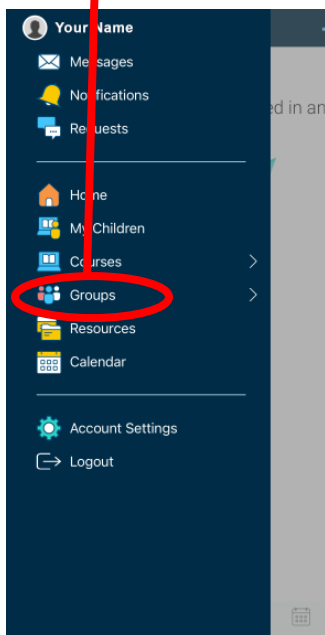

## Schoology Mobile Access

**Step 1:** On your mobile device, navigate to the app store to obtain the Schoology App.

**Step 2:** Once downloaded, open the app and sign in with your credentials.

*\*If you do not remember your login credentials, you can call the Mid High Main office for the password to be reset.*

**Step 3:** Upon entering the Schoology App, your screen may look like the below screenshot.

Navigate to the menu hamburger  To access more options.

**Step 4:** A side menu will reveal. From here, select the **Groups** option.